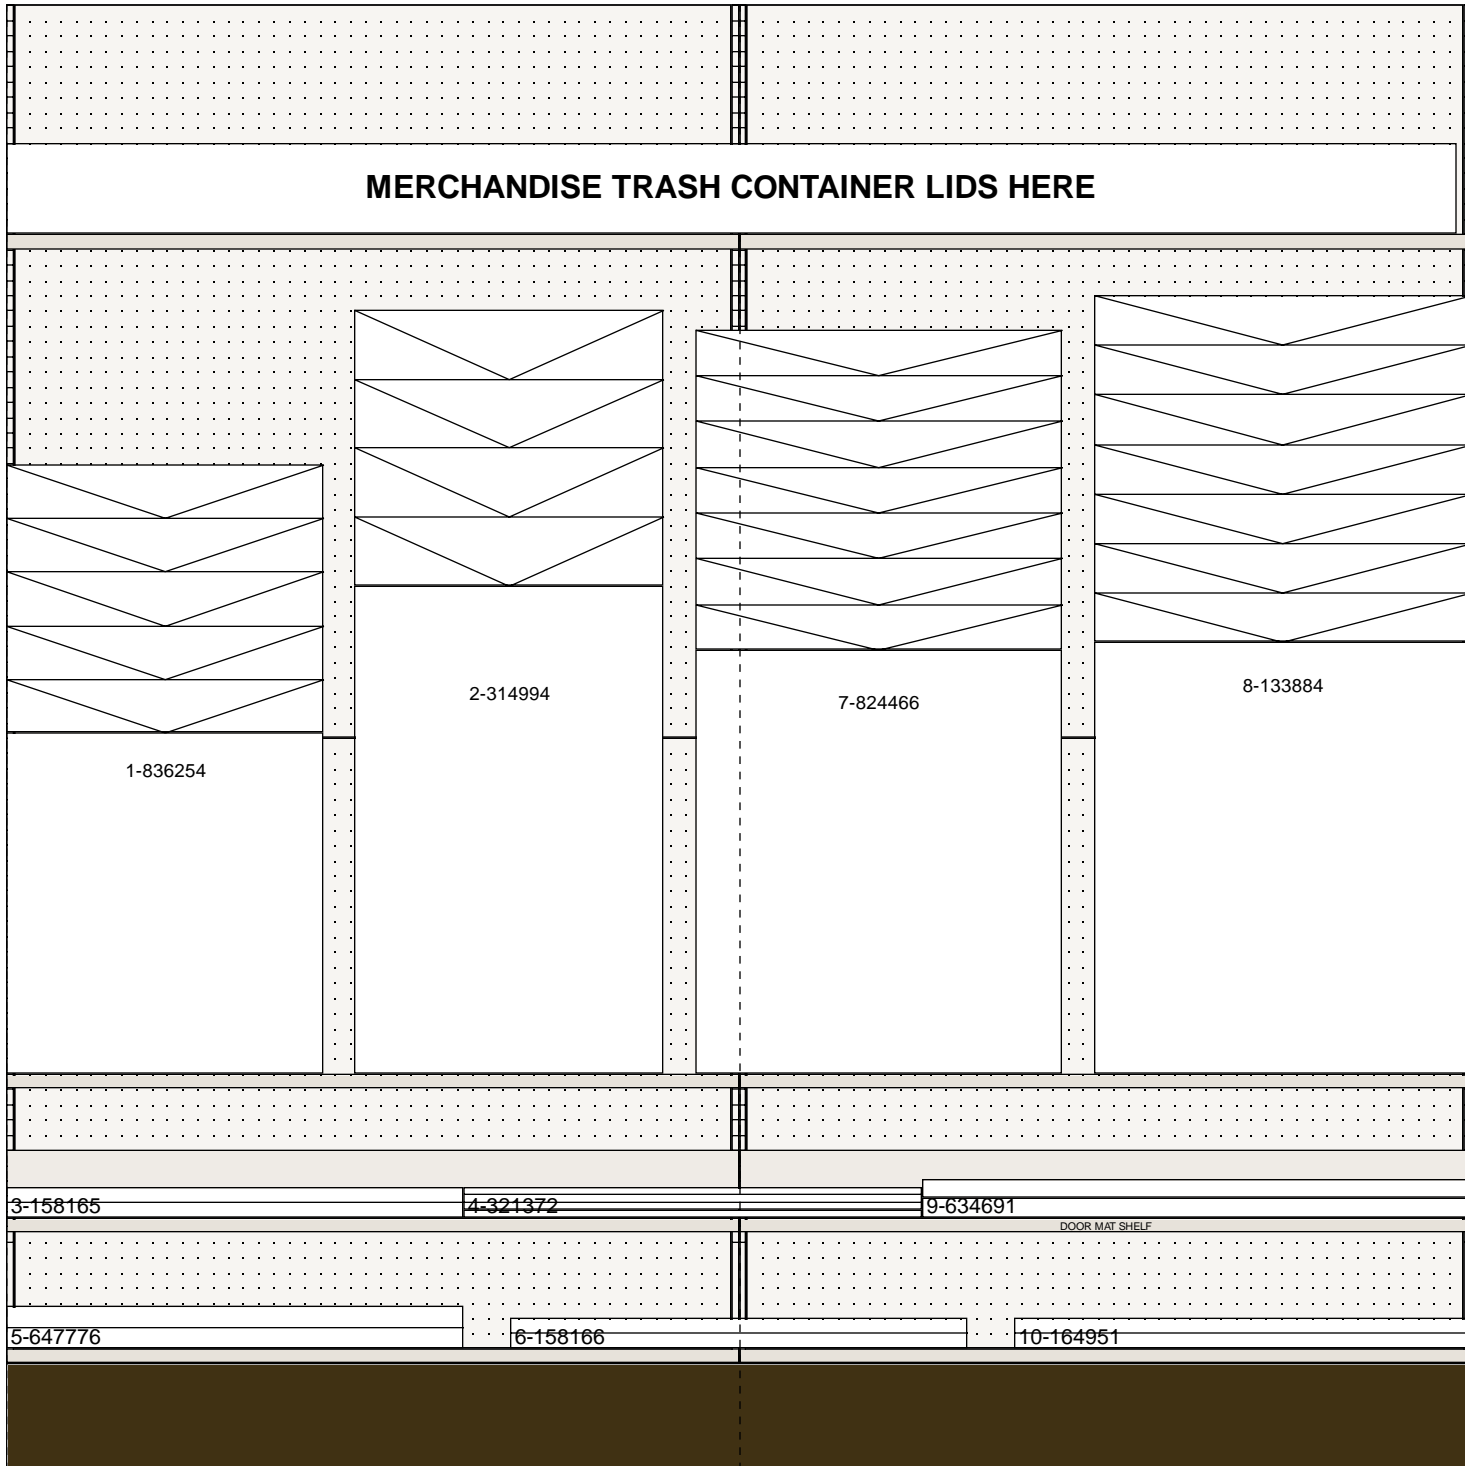

Category: CLEANING MISC.
Planogram: **TRASH CANS & DOOR MATS**

Plano Num: C15011000
Plano Size: **BASIC**

81"

MERCHANDISE TRASH CONTAINER LIDS HERE

26"

8"

1-836254

2-314994

LEGEND: S = Section number, X = inches from left side of section, Y = inches from bottom