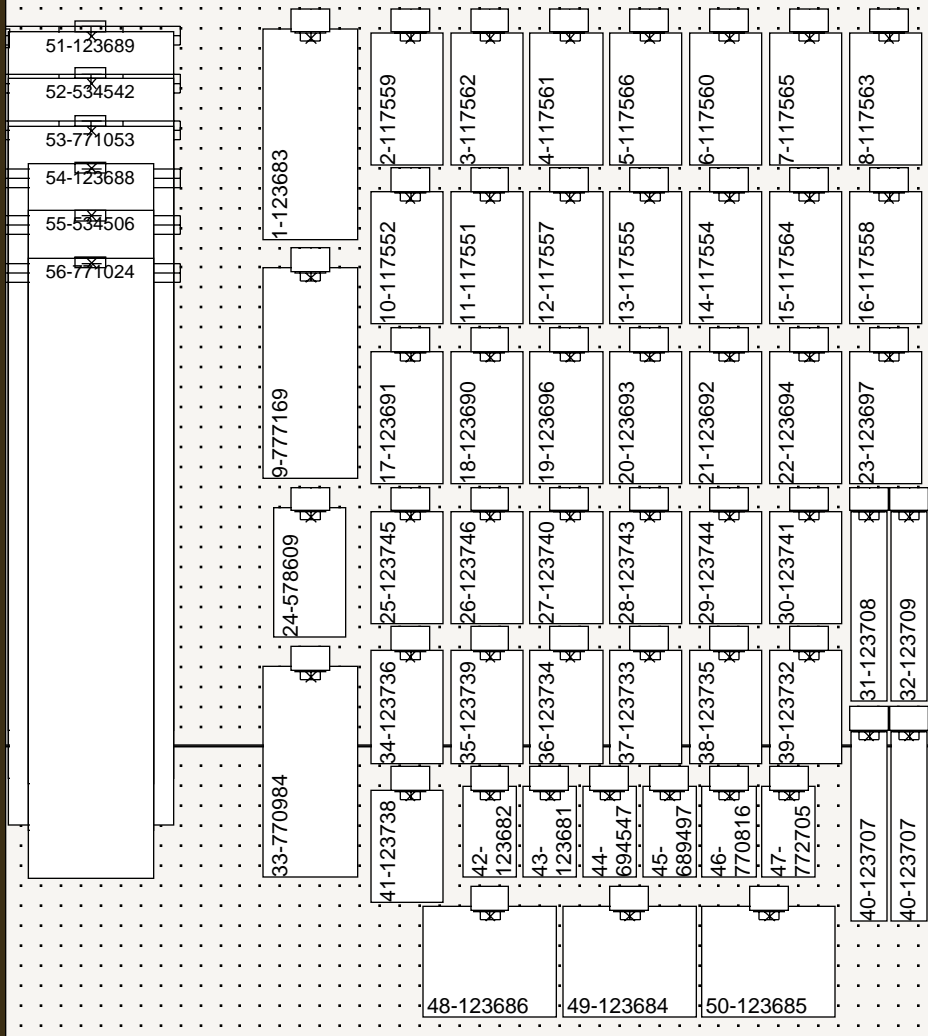

84"

29"

22"

15"

8"

BILL OF MATERIALS

Peghooks

Lozier Shelving

- 1) 48" X 16" Shelf (DL416N)
- 1) 48" X 19" Shelf (DL419N)
- 1) 48" X 22" Shelf (DL422N)
- 1) 48" Multifunction Beam (MFFB48)
- 1) 22' x 48' Multifunction Shelf Assy (MFSA22483RD)

POP Sign Kit

Wire Fronts and Dividers

LEGEND: S = Section number, X = inches from left side of section, Y = inches from bottom