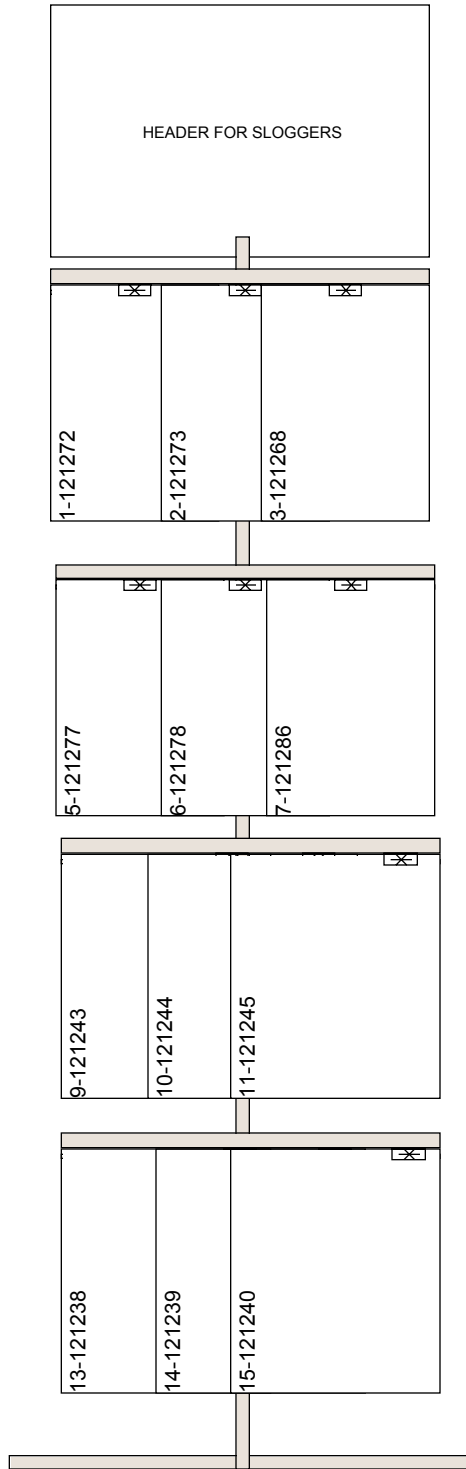

Category: LAWN & GARDEN MISC.

Planogram:

SLOGGERS GARDEN WEAR - RACK

Plano Num: L36011000

Plano Size: **BASIC**

Category: LAWN & GARDEN MISC.

Plano Num: L36011000

Planogram: **SLOGGERS GARDEN WEAR - RACK**

Plano Size: **BASIC**

BILL OF MATERIALS

Peghooks

Lozier Shelving

POP Sign Kit

Wire Fronts and Dividers

Warehoused Display Fixtures

Manufacturer Supplied Racking

LEGEND: S = Section number, X = inches from left side of section, Y = inches from bottom