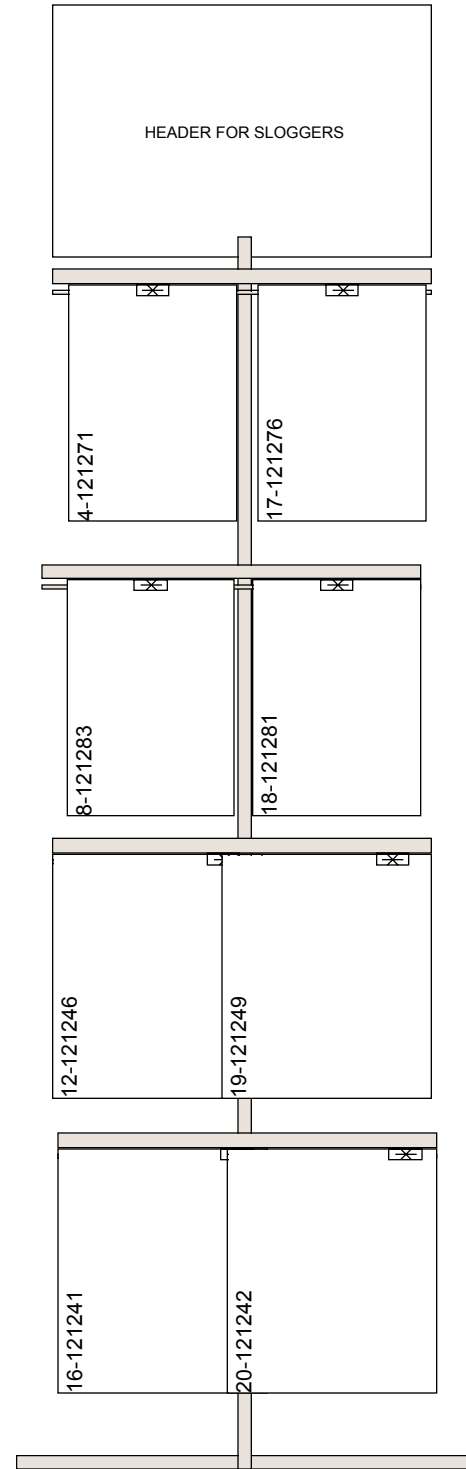

Category: LAWN & GARDEN MISC.

Planogram:

SLOGGERS GARDEN WEAR - RACK

Plano Num: L36011000

Plano Size: **BASIC**

Category: LAWN & GARDEN MISC.

Plano Num: L36011000

Planogram: **SLOGGERS GARDEN WEAR - RACK**

Plano Size: **BASIC**

BILL OF MATERIALS

Peghooks

Lozier Shelving

POP Sign Kit

Wire Fronts and Dividers

Warehoused Display Fixtures

Manufacturer Supplied Racking

LEGEND: S = Section number, X = inches from left side of section, Y = inches from bottom