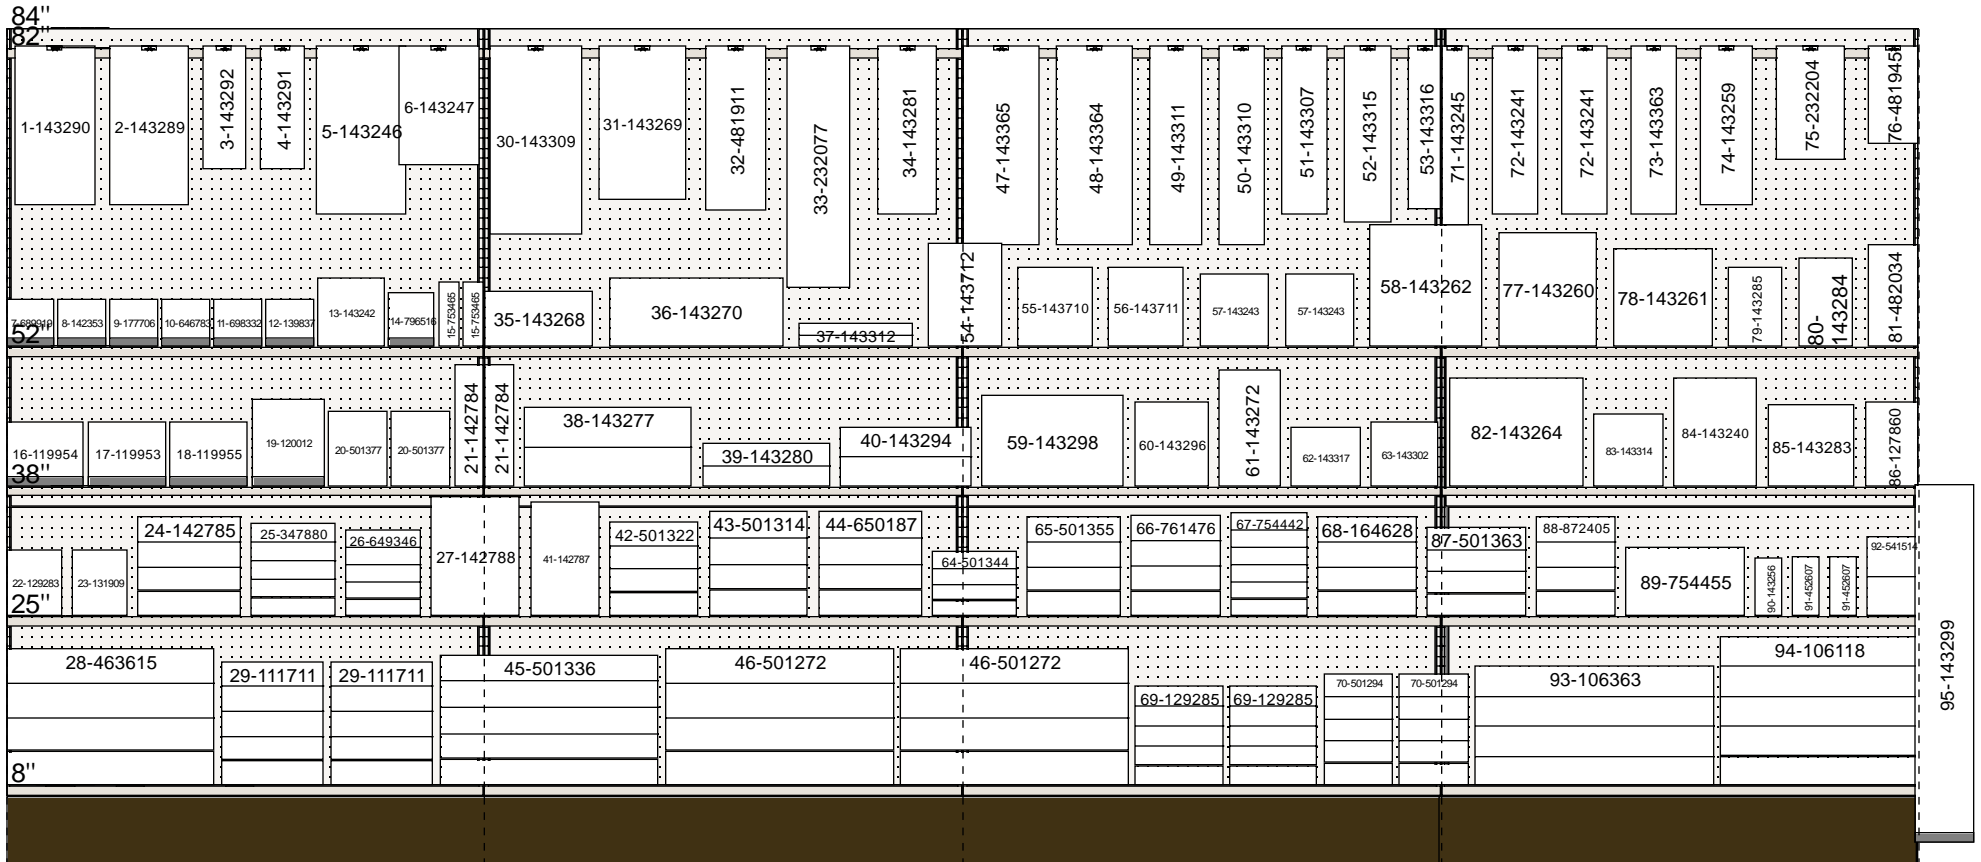

Category: BIRD FEEDING

Planogram:

BIRD FEEDERS / FOOD WINTER

Plano Num: L72113000

Plano Size:

DOMINANT

Category: BIRD FEEDING
Planogram: **BIRD FEEDERS / FOOD WINTER**

Plano Num: L72113000
Plano Size: **DOMINANT**

BILL OF MATERIALS

Peghooks

Lozier Shelving

12) 48" X 16" Shelf (DL416N)

POP Sign Kit

Wire Fronts and Dividers

1) DF04-0448-F08 Birdfeeders POP Kit (634717)

Warehoused Display Fixtures

LEGEND: S = Section number, X = inches from left side of section, Y = inches from bottom

Category: BIRD FEEDING

Plano Num: L72113000

Planogram: **BIRD FEEDERS / FOOD WINTER**

Plano Size: **DOMINANT**

ITEM LISTING SORTED BY UPC

LEGEND: S = Section number, X = inches from left side of section, Y = inches from bottom