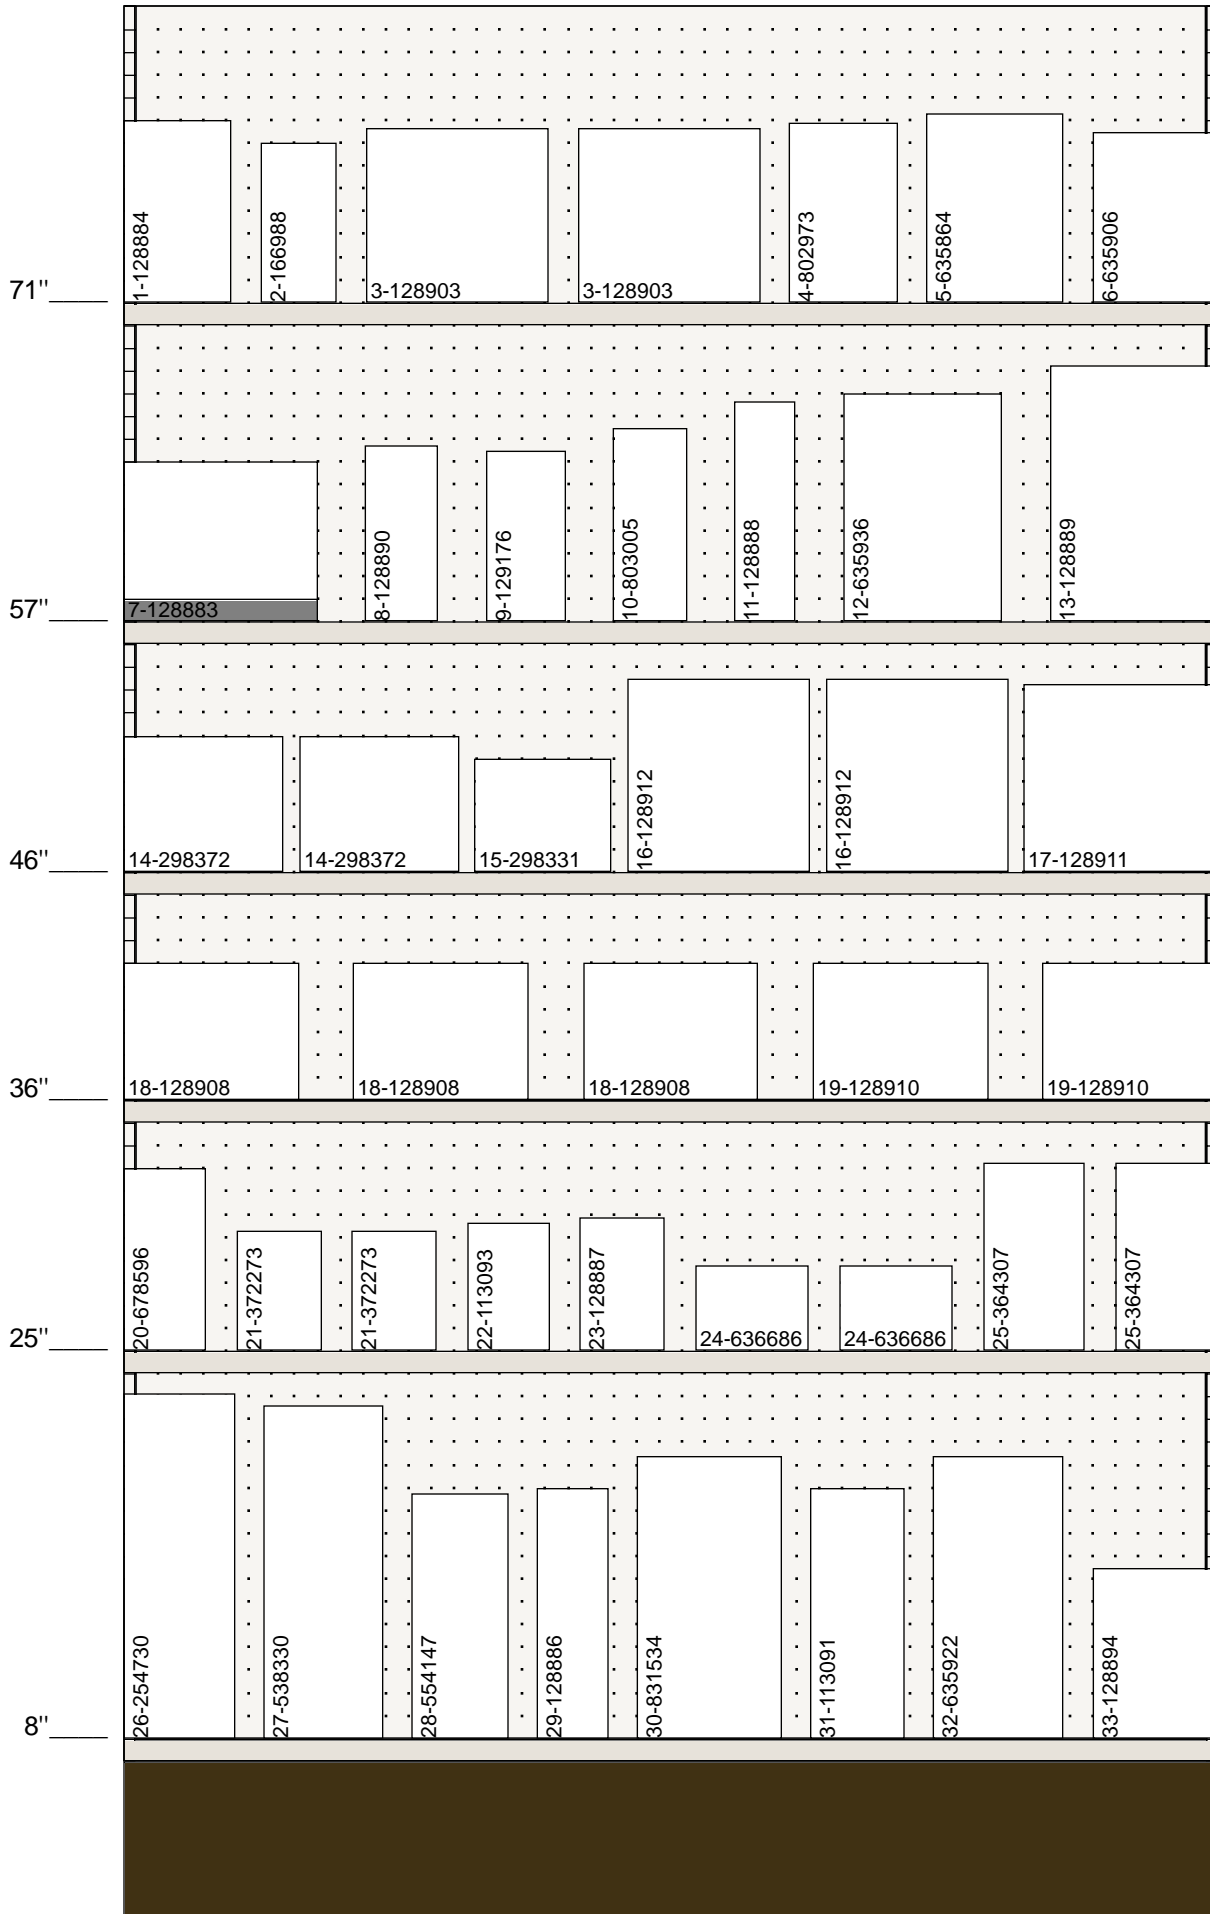

Category: HOME MISC.

Plano Num: W06021000

Planogram: **COFFEE MUG & THERMOS**

Plano Size: **BASIC**

Category: HOME MISC.  
Planogram: **COFFEE MUG & THERMOS**

Plano Num: W06021000  
Plano Size: **BASIC**

BILL OF MATERIALS

Peghooks

Lozier Shelving

5) 48" X 16" Shelf (DL416N)

POP Sign Kit

Wire Fronts and Dividers

Warehoused Display Fixtures

Manufacturer Supplied Racking

Category: HOME MISC.

LEGEND: S = Section number, X = inches from left side of section, Y = inches from bottom