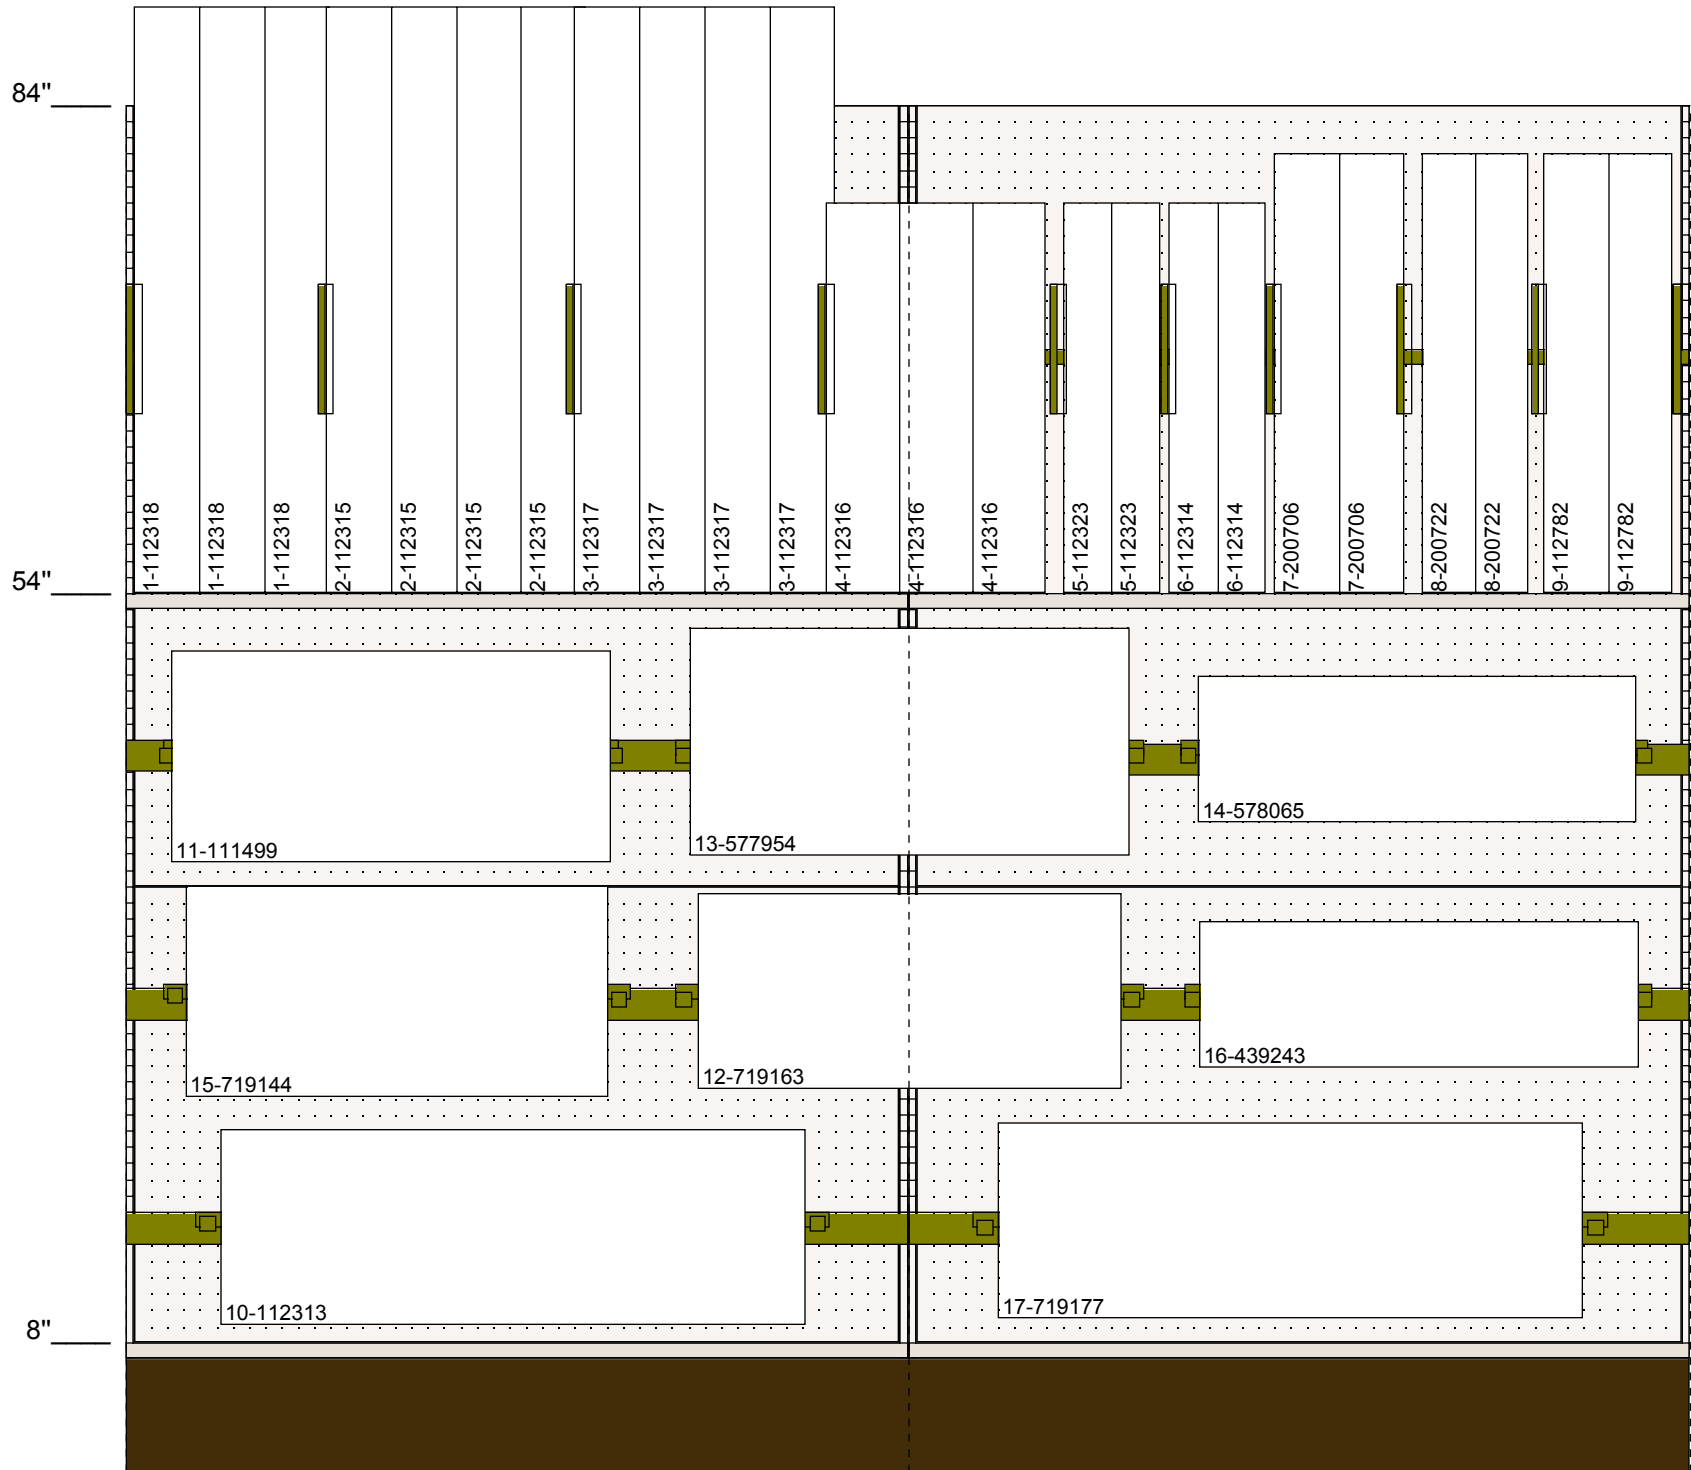

Category: HOME MISC.  
Planogram: **FLOOR RUNNERS**

Plano Num: W36060000  
Plano Size: **OPTIONAL**

Category: HOME MISC.

Planogram:

### FLOOR RUNNERS

Plano Num: W36060000

Plano Size:

**OPTIONAL**

Category: HOME MISC.  
Planogram: **FLOOR RUNNERS**

Plano Num: W36060000  
Plano Size: **OPTIONAL**

### Lozier Shelving

2) 48" X 16" Shelf (DL416N)

LEGEND: S = Section number, X = inches from left side of section, Y = inches from bottom